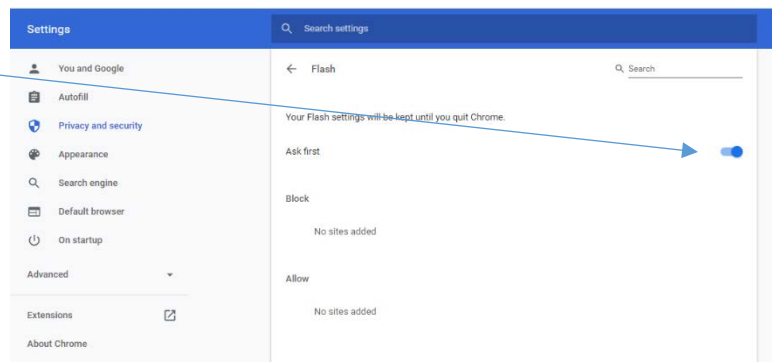

Prezi needs Flash Player 11.1 or better

You can:

- download the latest from the [Adobe Flash Player site](#)
- or visit our [support page](#) to get help
- Windows users! Please note, that [Internet Explorer may require your authorization to run Flash Player below the address bar.](#)

- Click on **Flash**
- Toggle switch to right