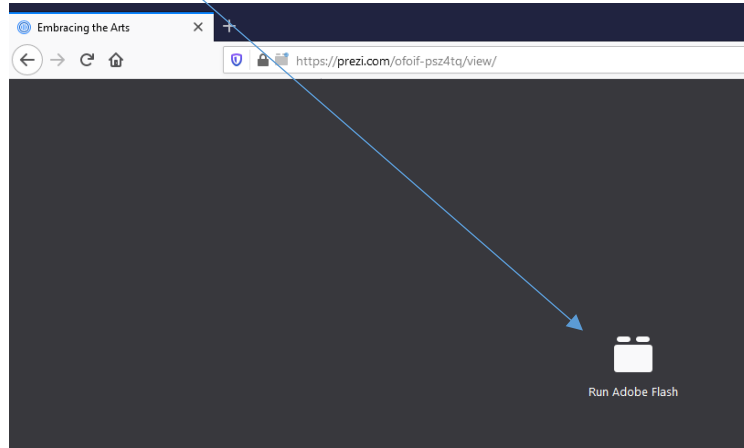

ASCY Presentations require **Adobe Flash Player**. The presentations are best viewed in **Firefox** or **Chrome**. Follow the instructions below to enable flash player in each browser.

Firefox: Click on **Run Adobe Flash**